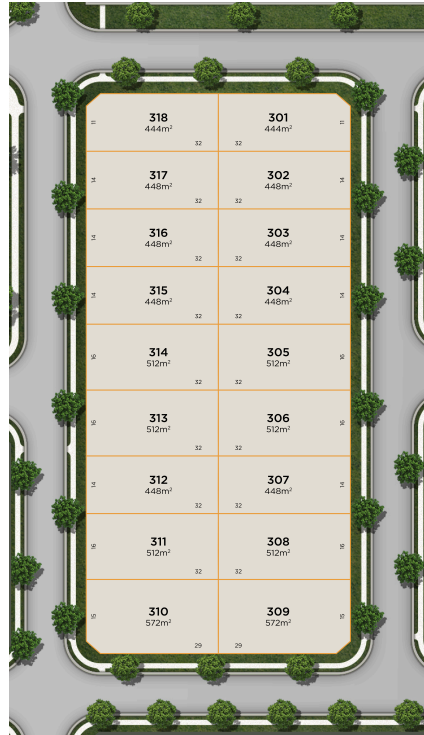

Stage Plan

For more information, please speak to our sales team on 1300 000 000

*Whilst every care has been taken with the preparation of these particulars, which are believed to be correct, they are in no way warranted by the selling agent or the owner either in whole or in part and should not be construed as forming part of any contract or relied upon in any way. Any intending purchasers are advised to make such enquires as they deem necessary to satisfy themselves on all matters in this respect. This disclaimer applies except in respect of those conditions, warranties and rights imposed by law which cannot be excluded or modified.